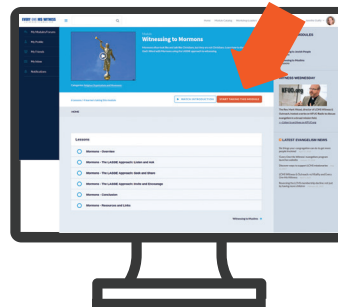

REGISTER YOURSELF at everyonehiswitness.org

When you register, provide a valid email address to receive notifications.

WRITE DOWN

username: _____
password: _____

WATCH FOR registration email confirmation and return to everyonehiswitness.org and log in

CLICK
"Browse Modules"

CHOOSE A MODULE
Witnessing to Mormons, Witnessing to Muslims, etc.

CLICK ON
"Start taking this module" and watch each lesson

DISCOVER ADDITIONAL CONTENT

EXPLORE
Resource page

JOIN THE CONVERSATION
Ask questions and encourage each other